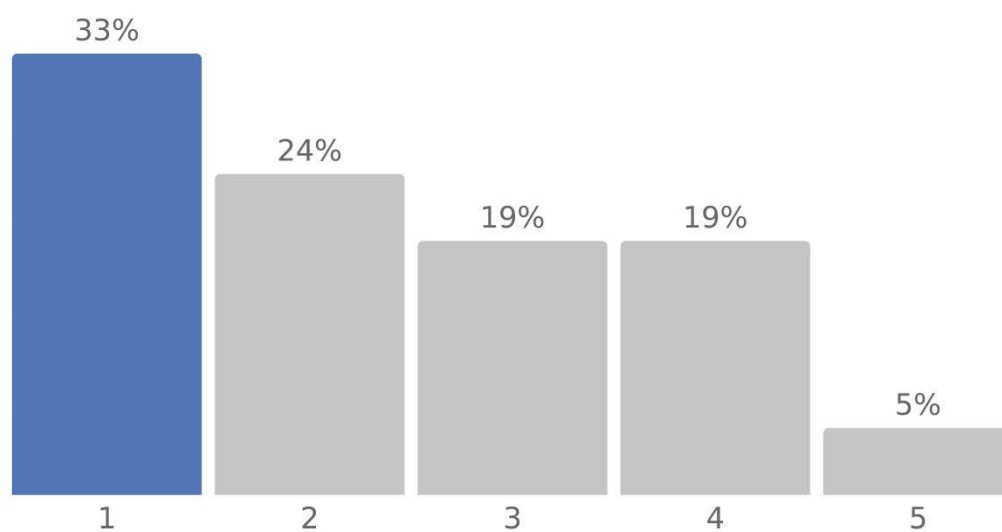

Poll Results: Next Generation Career Pathways

Pam Murawski, MA – CSUS Office of Water Programs

1. How familiar are you with augmented reality? [21 votes]

Score: 2.4

2. How familiar are you with competencies? [17 votes]